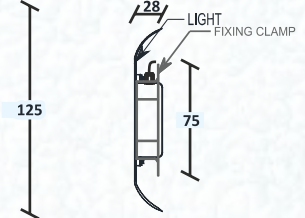

SECTION VIEW

SILVERLINE LIGHTING & EXIM (INDIA) PVT. LTD.

Plot #266/A, Road Number 10, Jubilee Hills, Hyderabad, Telangana - 500033.
Mobile/WhatsApp: +91 8374 8888 34, Telephone: 040-2360 8700 / 2360 8682

E-mail: sales@olympialighting.in